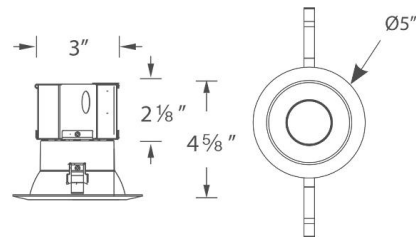

LINE DRAWING:

R4DRDR