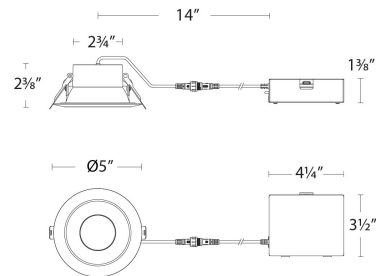

### SPECIFICATIONS

<b>Construction</b>	Die-cast Aluminum
<b>Power:</b>	12W
<b>Input:</b>	120-277 VAC,50/60Hz
<b>Dimming:</b>	ELV: 100-5% , TRIAC: 100-5%
<b>Light Source:</b>	Integrated LED
<b>Lens:</b>	Frosted TIR lens
<b>Rated Life:</b>	50,000 Hours
<b>Mounting:</b>	Heavy gauge retention clips secures fixture to ceiling
<b>Cut Out:</b>	4"
<b>Finish:</b>	Electrostatically Powder Coated: Black, White
<b>Ceiling Thickness:</b>	1/2" - 1 1/2"
<b>Operating Temp:</b>	-4°F to 104°F (-20°C to 40°C)
<b>Standards:</b>	ETL, cETL, Wet Location Listed, Title 24 JA8 Compliant, Airtight, IC

### LINE DRAWING