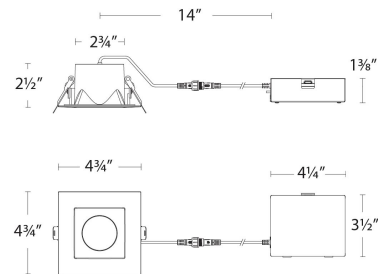

SPECIFICATIONS

Construction	Die-cast Aluminum
Power:	12W
Input:	120-277 VAC, 50/60Hz
Dimming:	ELV: 100-5% , TRIAC: 100-5%
Light Source:	Integrated LED
Lens:	Frosted TIR lens
Rated Life:	50,000 Hours
Mounting:	Heavy gauge retention clips secures fixture to ceiling
Cut Out:	4"
Finish:	Electrostatically Powder Coated: White, Black
Ceiling Thickness:	1/2" - 1 1/2"
Operating Temp:	-4°F to 104°F (-20°C to 40°C)
Standards:	ETL, cETL, Wet Location Listed, Title 24 JA8 Compliant, Airtight, IC

FINISHES:

LINE DRAWING

WAC LIGHTING

Pop-In 4" Square 5CCT Remote Remodel Downlight

Fixture Type: _____
Catalog Number: _____
Project: _____
Location: _____

ACCESSORIES

	<i>Model</i>	<i>Description</i>	<i>Finish</i>
	R4DRDN-FRAME	Pop-In 4"	