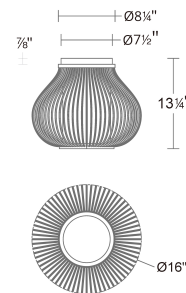

WAC LIGHTING

Poppin

Outdoor Flush Mount 4CCT

Fixture Type: _____
Catalog Number: _____
Project: _____
Location: _____

Model & Size	Color Temp	Finish	LED Watts	LED Lumens	Delivered Lumens
FMW706616 16"	2700K/3000K/3500K/4000K	BK Black	20W	1485	1337

FINISHES:

Black

LINE DRAWING

FMW706616