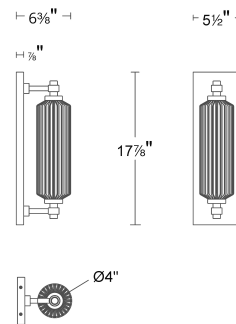

FINISHES:

Aged Brass

LINE DRAWING

WS&WSW118618

WAC LIGHTING

Portos

Wall Sconce 4CCT

Fixture Type: _____
Catalog Number: _____
Project: _____
Location: _____