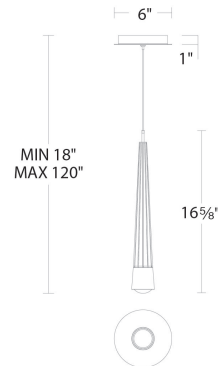

#### SPECIFICATIONS

<b>Color Temp:</b>	2700K,3000K,3500K,4000K
<b>Input:</b>	120-277V,50/60Hz
<b>CRI</b>	90
<b>Dimming:</b>	ELV: 100-10% , TRIAC: 100-5%
<b>Rated Life:</b>	50,000 Hours
<b>Standards:</b>	ETL, cETL, Damp Location Listed
<b>Construction</b>	Aluminum Hardware with Glass body

#### LINE DRAWING:

PD-59416