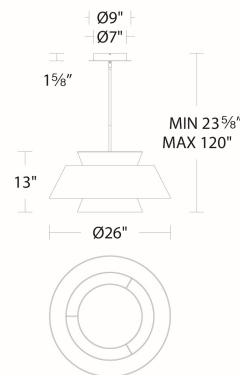

WAC LIGHTING

Rockabilly

Pendant 3000K

Fixture Type: _____
Catalog Number: _____
Project: _____
Location: _____

Model & Size	Color Temp	Finish	LED Watts	LED Lumens	Delivered Lumens
PD-75126 26"	3000K	BK Black	25W	2350	880

REPLACEMENT PARTS

RPL-ROD-IN06-BK-01 - 6" rod - BK finish

RPL-ROD-IN12-BK-01 - 12" rod - BK finish

FINISHES:

Black

LINE DRAWING:

PD-75126