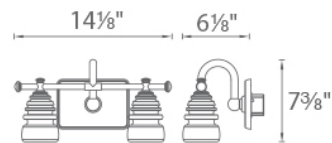

Fixture Type: _____
 Catalog Number: _____
 Project: _____
 Location: _____

Rondelle

Bathroom Sconce 3000K

Model & Size	Color Temp	Finish	LED Watts	LED Lumens	Delivered Lumens
WS-42514 14"	3000K	AB Aged Brass	15.9W	625	591

Example: **WS-42514-AB**
 For custom requests please contact customs@wacighting.com

FEATURES

- Solid cast glass shades
- Driver located in standard 4" junction box
- Driver installed within the Junction Box, driver dimension: 2.76" x 1.26" x 1.18"
- 5 Year warranty

SPECIFICATIONS

Color Temp:	3000K
Input:	120-277V,50/60Hz
CRI	90
Rated Life:	60,000 Hours
Standards:	ETL, cETL, Damp Location Listed
Construction	Steel hardware with glass diffuser

FINISHES:

Aged Brass

LINE DRAWING: