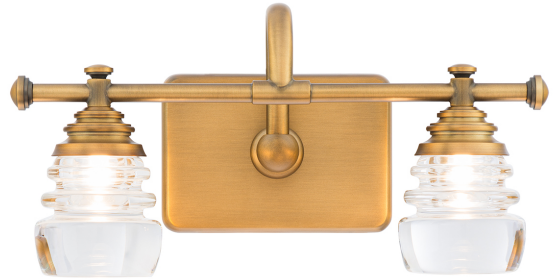

Fixture Type: _____
 Catalog Number: _____
 Project: _____
 Location: _____

Rondelle

Bathroom Sconce 3000K

Model & Size	Color Temp	Finish	LED Watts	LED Lumens	Delivered Lumens
WS-42514 14"	3000K	AB Aged Brass	15.9W	625	591

Example: **WS-42514-AB**
 For custom requests please contact customs@wacighting.com

FEATURES

- Solid cast glass shades
- Driver located in standard 4" junction box
- Driver installed within the Junction Box, driver dimension: 2.76" x 1.26" x 1.18"
- 5 Year warranty

SPECIFICATIONS

Color Temp:	3000K
Input:	120-277V,50/60Hz
CRI	90
Rated Life:	60,000 Hours
Standards:	ETL, cETL, Damp Location Listed
Construction	Steel hardware with glass diffuser

FINISHES:

Aged Brass

LINE DRAWING: