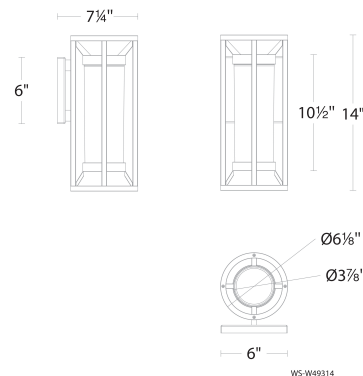

#### REPLACEMENT PARTS

- RPL-GLA-49314 - Glass shade
- RPL-LEN-49314 - Glass lens

#### LINE DRAWING: