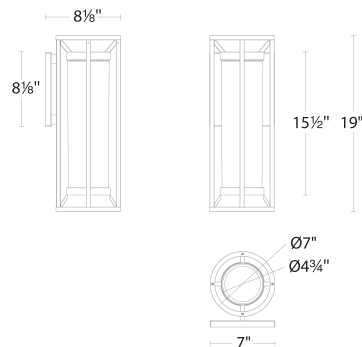

WAC LIGHTING

Roslyn

Outdoor Wall Sconce 3000K

Fixture Type: _____
Catalog Number: _____
Project: _____
Location: _____

Model & Size	Color Temp	Finish	LED Watts	LED Lumens	Delivered Lumens
WS-W49319 19"	3000K	BK Black	16W	1247	858

Example: **WS-W49319-BK**

For custom requests please contact customs@wacighting.com

DESCRIPTION

Like a beacon in the night, soft illumination beckons through a cylinder of hammered glass.

FEATURES

- Downlight with clear hammered glass
- ACLED driverless technology
- 5 year warranty

SPECIFICATIONS

Color Temp:	3000K
Input:	120 VAC,50/60Hz
CRI	90
Dimming:	ELV: 100-10% , TRIAC: %
Rated Life:	54,000 Hours
Standards:	ETL, cETL, IP65, Wet Location Listed
Construction	Die-cast up and down cover with hammered mouth glass

REPLACEMENT PARTS

- RPL-GLA-49319 - Glass shade
- RPL-LEN-49319 - Glass lens

FINISHES:

LINE DRAWING:

WS-W49319