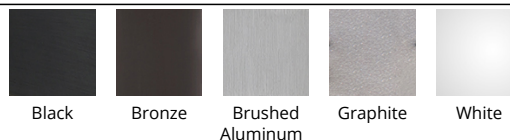

Fixture Type: _____
 Catalog Number: _____
 Project: _____
 Location: _____

Rubix

5" & 10" Ceiling Mount 3000K

Model & Size	Color Temp & CRI	Watt	Lumens	Finish
FM-W2505 5"	2 3000K 90	16W	945	AL Brushed
FM-W2510 10"		30W	1875	Aluminum
		31W	2139	BK Black BZ Bronze GH Graphite WT White

Example: **FM-W2505-AL**

DESCRIPTION

This versatile Rubix model is available for both wall and ceiling mounting. Die-cast aluminum constructed with etched glass for durability in exterior environments, Rubix delivers a substantial lumen output with a minimalist design.

FEATURES

- Title 24 may not be available for all finishes, check for availability
- Driver concealed within the fixture
- 5 year warranty

SPECIFICATIONS

Construction	Die-cast Aluminum
Power:	16W, 30W, 31W
Input:	120-277V, 50/60Hz
Dimming:	ELV: 100-10% , 0-10V: 100-5%
Light Source:	Integrated LED
Rated Life:	70,000 Hours
Mounting:	Mounts directly to junction box, Can be mounted on ceiling or wall in all orientations
Finish:	Electrostatically Powder Coated: Powder Coat Graphite Graphite, Black, Powder Coat Bronze Bronze, Powder Coat White White, Brushed Aluminum with Clear Powder Coat Brushed Aluminum
Operating Temp:	-40°F to 122°F (-40°C to 50°C)
Standards:	ETL, cETL, Wet Location Listed, IP65, Title 24 JA8 Compliant

FINISHES:

LINE DRAWING: