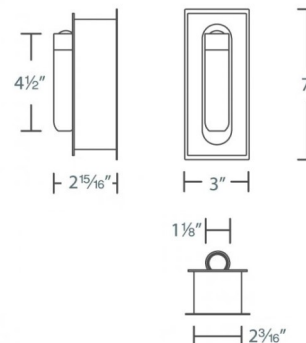

- Fingertip touch on/off switch and dimming on the fixture
- Light source offers 330 degree horizontal rotation
- 100% - 10% intergral dimmer
- Fits 2" x 4" vertical switch box with conversion plate provided
- Surface mount or recessed mount
- 8 ft cord included for hard-wired and portable installation
- Driver concealed within the fixture
- 5 year warranty

SPECIFICATIONS

Color Temp:	3000K
Input:	120-240 VAC,50/60Hz
CRI	90
Rated Life:	50,000 Hours
Standards:	ETL, cETL
Construction	Aluminum hardware with glass lens

FINISHES:

LINE DRAWING:

BL-29903