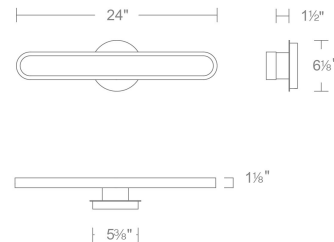

FINISHES:

LINE DRAWING

WS107624