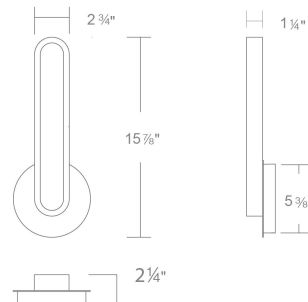

LINE DRAWING

WS107615