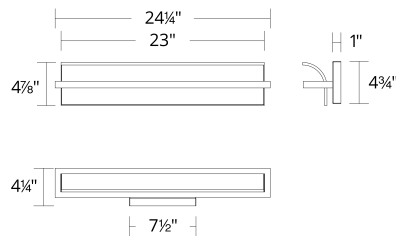

WAC LIGHTING

Shard

Wall Sconce 4CCT

Fixture Type: _____
 Catalog Number: _____
 Project: _____
 Location: _____

Model & Size	Color Temp	Finish	LED Watts	LED Lumens	Delivered Lumens
WS-79524 24"	2700K	BK Black	20W	750	506
	3000K	BN Brushed Nickel			
	3500K				
	4000K				

SPECIFICATIONS

Color Temp:	2700K,3000K,3500K,4000K
Input:	120-277V,50/60Hz
CRI	90
Dimming:	ELV: 100-10% , TRIAC: 100-10%
Rated Life:	50,000 Hours
Mounting:	Can be mounted on wall in all orientations
Standards:	ETL, cETL, Damp Location Listed
Construction	Aluminum hardware

FINISHES:

Black

Brushed Nickel

LINE DRAWING:

WS-79524

WAC LIGHTING

Shard

Wall Sconce 4CCT

Fixture Type: _____
 Catalog Number: _____
 Project: _____
 Location: _____

Model & Size	Color Temp	Finish	LED Watts	LED Lumens	Delivered Lumens
WS-79534 34"	2700K	BK Black	27W	900	710
	3000K	BN Brushed Nickel			
	3500K				
	4000K				