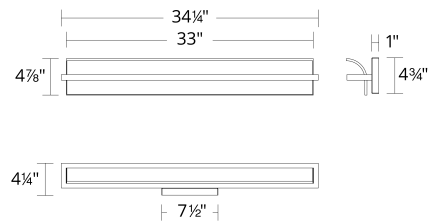

Fixture Type: _____
 Catalog Number: _____
 Project: _____
 Location: _____

Model & Size	Color Temp	Finish	LED Watts	LED Lumens	Delivered Lumens
WS-79534 34"	2700K	BK Black	27W	900	710
	3000K	BN Brushed Nickel			
	3500K				
	4000K				

SPECIFICATIONS

Color Temp:	2700K,3000K,3500K,4000K
Input:	120-277V,50/60Hz
CRI	90
Dimming:	ELV: 100-10% , TRIAC: 100-10%
Rated Life:	50,000 Hours
Mounting:	Can be mounted on wall in all orientations
Standards:	ETL, cETL, Damp Location Listed
Construction	Aluminum hardware

FINISHES:

LINE DRAWING:

WS-79534