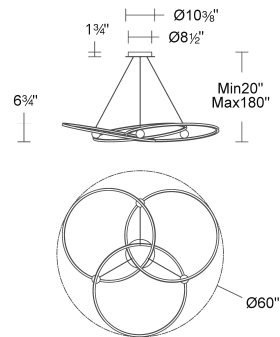

FINISHES:

LINE DRAWING

PD415660