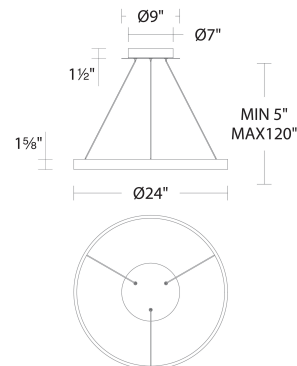

REPLACEMENT PARTS

HDW-SY21-CE - Hardware Pack

FINISHES:

LINE DRAWING:

PD-81124

WAC LIGHTING

Sirius

Pendant 3000K