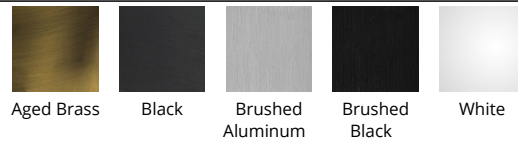

WAC LIGHTING

Sirius

Pendant 3000K

Fixture Type: _____
Catalog Number: _____
Project: _____
Location: _____

Model & Size	Color Temp	Finish	LED Watts	LED Lumens	Delivered Lumens
PD-81131 31"	3000K	AB Aged Brass AL Brushed Aluminum BK Brushed Black WT White	69W	4763	2057

Example: **PD-81131-WT**
For custom requests please contact customs@wacighting.com

DESCRIPTION

Full circle. A simple glowing halo completes.

FEATURES

- Up and downlight with recessed silicone diffuser
- Low profile, adjustable powered aircraft cables for an ultra-clean look
- Quick spin-on canopy design with minimal hardware for easy installation
- Can be mounted on slope ceiling
- Spin-on round canopy with minimal hardware
- Driver concealed within the canopy
- 5 Year warranty

SPECIFICATIONS

Color Temp:	3000K
Input:	120 VAC, 50/60Hz
CRI	90
Dimming:	ELV: 100-10% , TRIAC: 100-10%
Rated Life:	50,000 Hours
Standards:	ETL, cETL, Title 24 JA8 Compliant, Damp Location Listed
Construction	Aluminum body, silicone diffuser

REPLACEMENT PARTS

HDW-SY21-CE - Hardware Pack

FINISHES:

LINE DRAWING:

PD-81131