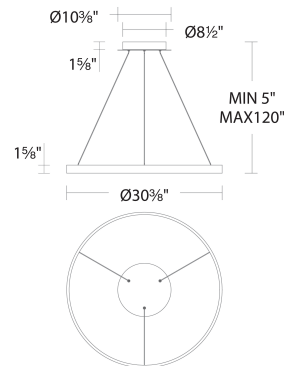

REPLACEMENT PARTS

HDW-SY21-CE - Hardware Pack

FINISHES:

LINE DRAWING:

PD-81131

WAC LIGHTING

Sirius

Pendant 3000K