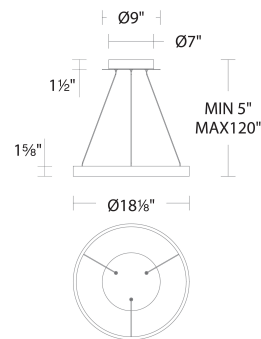

LINE DRAWING: