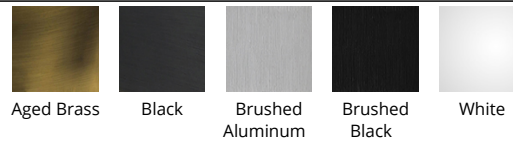

WAC LIGHTING

Sirius

Pendant 3000K

Fixture Type: _____
Catalog Number: _____
Project: _____
Location: _____

Model & Size	Color Temp	Finish	LED Watts	LED Lumens	Delivered Lumens
PD-81118 18"	3000K	AB Aged Brass AL Brushed Aluminum BK Brushed Black WT White	36W	2493	1217

Example: **PD-81118-WT**
For custom requests please contact customs@wacighting.com

DESCRIPTION

Full circle. A simple glowing halo completes.

FEATURES

- Up and downlight with recessed silicone diffuser
- Low profile, adjustable powered aircraft cables for an ultra-clean look
- Quick spin-on canopy design with minimal hardware for easy installation
- Can be mounted on slope ceiling
- Spin-on round canopy with minimal hardware
- Driver concealed within the canopy
- 5 Year warranty

SPECIFICATIONS

Color Temp:	3000K
Input:	120 VAC,50/60Hz
CRI	90
Dimming:	ELV: 100-10% , TRIAC: 100-10%
Rated Life:	50,000 Hours
Standards:	ETL, cETL, Title 24 JA8 Compliant, Damp Location Listed
Construction	Aluminum body, silicone diffuser

REPLACEMENT PARTS

HDW-SY21-CE - Hardware Pack

FINISHES:

LINE DRAWING:

PD-81118