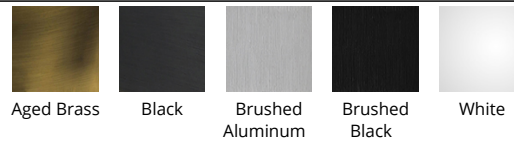

WAC LIGHTING

Sirius

Pendant 3000K

Fixture Type: _____
Catalog Number: _____
Project: _____
Location: _____

Model & Size	Color Temp	Finish	LED Watts	LED Lumens	Delivered Lumens
PD-81124 24"	3000K	AB Aged Brass AL Brushed Aluminum BK Brushed Black WT White	49W	3480	1721

Example: **PD-81124-WT**
For custom requests please contact customs@wacighting.com

DESCRIPTION

Full circle. A simple glowing halo completes.

FEATURES

- Up and downlight with recessed silicone diffuser
- Low profile, adjustable powered aircraft cables for an ultra-clean look
- Quick spin-on canopy design with minimal hardware for easy installation
- Can be mounted on slope ceiling
- Spin-on round canopy with minimal hardware
- Driver concealed within the canopy
- 5 Year warranty

SPECIFICATIONS

Color Temp:	3000K
Input:	120 VAC, 50/60Hz
CRI	90
Dimming:	ELV: 100-10% , TRIAC: 100-10%
Rated Life:	50,000 Hours
Standards:	ETL, cETL, Title 24 JA8 Compliant, Damp Location Listed
Construction	Aluminum body, silicone diffuser

REPLACEMENT PARTS

HDW-SY21-CE - Hardware Pack

FINISHES:

LINE DRAWING:

PD-81124