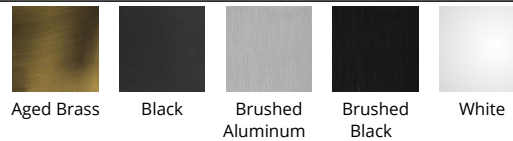

WAC LIGHTING

Sirius

Pendant 3000K

Fixture Type: _____
Catalog Number: _____
Project: _____
Location: _____

Model & Size	Color Temp	Finish	LED Watts	LED Lumens	Delivered Lumens
PD-81148 48"	3000K	AB Aged Brass AL Brushed Aluminum BK Brushed Black WT White	100 W	5330	2594

Example: **PD-81148-WT**
For custom requests please contact customs@wacighting.com

DESCRIPTION

Full circle. A simple glowing halo completes.

FEATURES

- Up and downlight with recessed silicone diffuser
- Low profile, adjustable powered aircraft cables for an ultra-clean look
- Quick spin-on canopy design with minimal hardware for easy installation
- Can be mounted on slope ceiling
- Spin-on round canopy with minimal hardware
- Driver concealed within the canopy
- 5 Year warranty

SPECIFICATIONS

Color Temp:	3000K
Input:	120 VAC,50/60Hz
CRI	90
Dimming:	ELV: 100-10% , TRIAC: 100-10%
Rated Life:	50,000 Hours
Standards:	ETL, cETL, Title 24 JA8 Compliant, Damp Location Listed
Construction	Aluminum body, silicone diffuser

FINISHES:

LINE DRAWING: