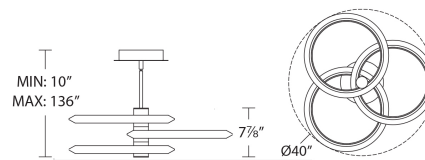

LINE DRAWING:

PD-94940