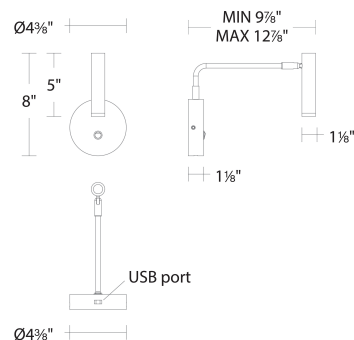

Example: **BL-23210-WT**
 For custom requests please contact customs@wacighting.com

FEATURES

- On/off toggle switch on the canopy
- USB port on the bottom of the canopy for charging
- Arm offers 180 degree horizontal rotation
- Light source offers 300 degree horizontal rotation and a 180 degree vertical tilt
- Driver concealed within the canopy
- 5 Year warranty

REPLACEMENT PARTS

HDW-LG22-WA - Hardware Pack

FINISHES:

LINE DRAWING:

BL-23210