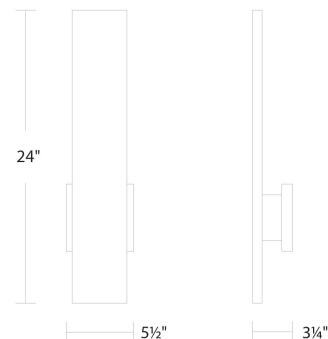

SPECIFICATIONS

Color Temp:	3000K,3500K,4000K
Input:	120 VAC,50/60Hz
CRI	90
Dimming:	ELV: 100-10% , TRIAC: 100-10%
Rated Life:	54,000 Hours
Mounting:	Can be mounted on wall in all orientations
Standards:	ETL, cETL, Title 24 JA8 Compliant, ADA, Wet Location Listed
Construction	Aluminum body, frosted glass diffuser

REPLACEMENT PARTS

RPL-GLA-29124 - Glass

FINISHES:

LINE DRAWING:

WS-W29124