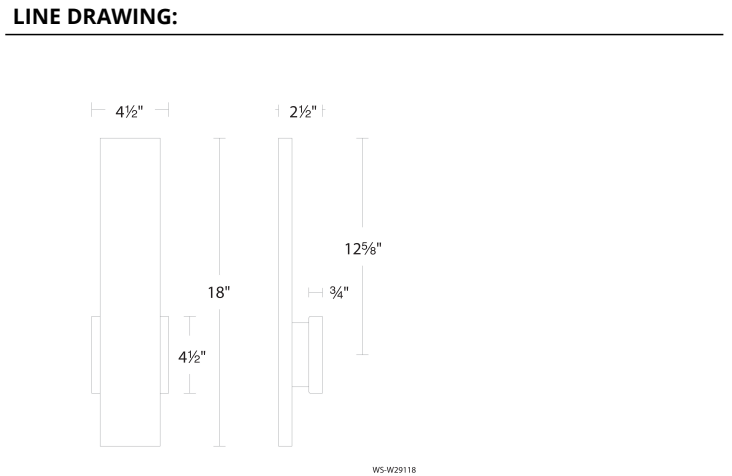

WAC LIGHTING

Stag

Outdoor Wall Sconce

Fixture Type: _____
 Catalog Number: _____
 Project: _____
 Location: _____

Model & Size	Color Temp	Finish	LED Watts	LED Lumens	Delivered Lumens
WS-W29118 18"	3000K	AL Brushed	16W	1265	789
	3500K	Aluminum		1424	883
	4000K	BK Black		1299	807

- SPECIFICATIONS**
- Color Temp:** 3000K,3500K,4000K
Input: 120 VAC,50/60Hz
CRI: 90
Dimming: ELV: 100-10% , TRIAC: 100-10%
Rated Life: 54,000 Hours
Mounting: Can be mounted on wall in all orientations
Standards: ETL, cETL, IP65, Title 24 JA8 Compliant, ADA, Wet Location Listed
Construction: Aluminum body, frosted glass diffuser