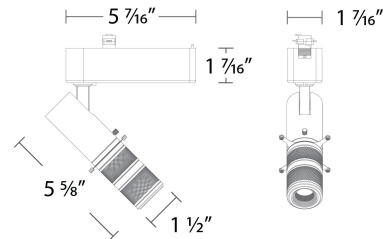

Example: **H-1210-927-BK**

DESCRIPTION

Stealth framing projector offers precise illumination from a sleek luminaire.

FEATURES

- Precise, high definition zoomable projection
- Stealth armature with 360° horizontal rotation and 90° vertical aiming
- Accepts one glass or metal gobo
- Custom gobo size: Outside Diameter 19.5mm, Thickness ≤ 2.5mm, Image Size ≤ 14.5mm
- Driver concealed within the fixture
- 5 year warranty

SPECIFICATIONS

Construction	Die-cast aluminum
Power:	12W
Input:	120 VAC, 50/60Hz
Dimming:	ELV: 100-1% , TRIAC: 100-1%
Light Source:	Integrated LED, 3 Step Mac Adam Ellipse
Lens:	Optical Lenses
Rated Life:	50,000 Hours
Finish:	Electrostatically Powder Coated Black, White

Operating Temp: -4°F to 104°F (-20°C to 40°C)

Standards: ETL, cETL, Dry Location Listed

FINISHES:

LINE DRAWING

WAC LIGHTING

Stealth Framing Projector

Zoomable 12W H/J/L Track Luminaire

Fixture Type: _____
 Catalog Number: _____
 Project: _____
 Location: _____

INCLUDED DIAGRAMS

Distance(ft)	5	7.5	10	12.5	15
Maximum square projection using framing shims (ft)	2	3	4	5	6

Above guidelines represent straight-on aiming angle. Results may vary. Mockup in site conditions recommended.