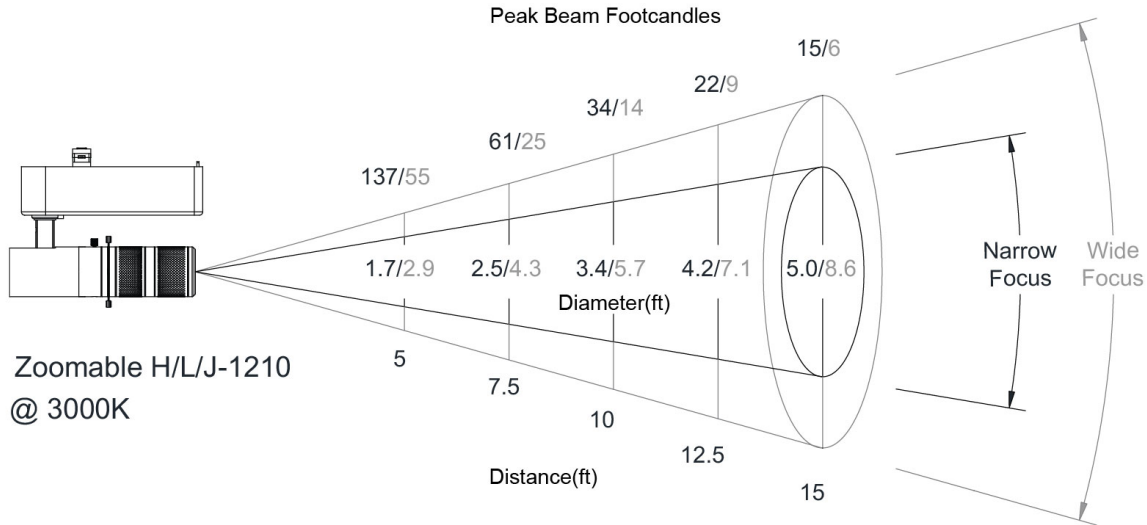

Example: **H-1210-927-BK**

DESCRIPTION

Stealth framing projector offers precise illumination from a sleek luminaire.

FEATURES

- Precise, high definition zoomable projection
- Stealth armature with 360° horizontal rotation and 90° vertical aiming
- Accepts one glass or metal gobo
- Custom gobo size: Outside Diameter 19.5mm, Thickness ≤ 2.5mm, Image Size ≤ 14.5mm
- Driver concealed within the fixture
- 5 year warranty

SPECIFICATIONS

Construction	Die-cast aluminum
Power:	12W
Input:	120 VAC, 50/60Hz
Dimming:	ELV: 100-1% , TRIAC: 100-1%
Light Source:	Integrated LED, 3 Step Mac Adam Ellipse
Lens:	Optical Lenses
Rated Life:	50,000 Hours
Finish:	Electrostatically Powder Coated Black, White

Operating Temp: -4°F to 104°F (-20°C to 40°C)

Standards: ETL, cETL, Dry Location Listed

FINISHES:

LINE DRAWING

WAC LIGHTING

Stealth Framing Projector

Zoomable 12W H/J/L Track Luminaire

Fixture Type: _____
 Catalog Number: _____
 Project: _____
 Location: _____

INCLUDED DIAGRAMS

Distance(ft)	5	7.5	10	12.5	15
Maximum square projection using framing shims (ft)	2	3	4	5	6

Above guidelines represent straight-on aiming angle. Results may vary. Mockup in site conditions recommended.