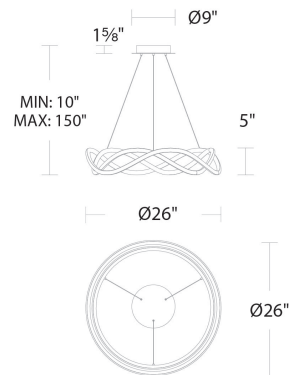

FINISHES:

Black

LINE DRAWING:

PD-67426