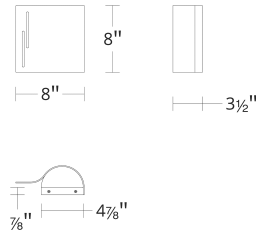

FINISHES:

Black

LINE DRAWING

WSW111608

WAC LIGHTING

Swivet

Outdoor Sconce 4CCT

Fixture Type: _____
Catalog Number: _____
Project: _____
Location: _____