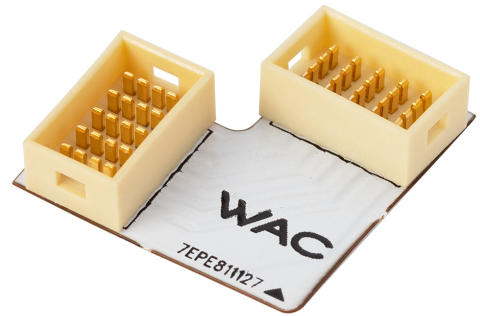

WAC LIGHTING

L Connector

Join Between sections

Model	Finish
T24-LI	WT WHITE

Example: **T24-LI-WT**

FEATURES

- Connects tape/Pixels light sheet sections
- 5 Year warranty

SPECIFICATIONS

Mounting:	Can be mounted on ceiling or wall in all orientations
Finish:	WHITE
Operating Temp:	-4°F to 104°F (-20°C to 40°C)
Standards:	UL, cUL, Damp Location Listed, ADA

Fixture Type: _____
Catalog Number: _____
Project: _____
Location: _____

FINISHES: