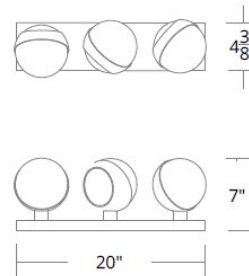

LINE DRAWING: