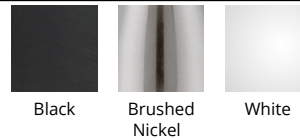

Fixture Type: _____
Catalog Number: _____
Project: _____
Location: _____

Twist-N-Lite

Direct Semi-Flush

Model & Size	Color Temp & CRI	Watt	Lumens	Finish
FM-250808	CS	14W	800	BK Black
FM-250811	2700K/3000K/3500K/4000K/5000K - 90	19W	1200	BN Brushed Nickel
	CS			WT White
	2700K/3000K/3500K/4000K/5000K - 90			

Example: **FM-250808-CS-BK**

DESCRIPTION

Quick and convenient. Easy to use and easy to install, our new Twist-N-Lite system offers a variety of surface mounts and pendant luminaires in five color temperatures and three finishes. A single flexible mounting base accommodates our complete suite of Twist-N-Lite products. The flexible design enables you to interchange the fixtures in the field to meet your various lighting applications. This energy-efficient engineering wonder offers dimmable options for high performance and a classic, minimalistic aesthetic. Select your color temperature, Twist it in and Turn it on. Elevating multifunctional illumination to a higher standard.

FEATURES

- Mount and power any fixture in the Twist-N-Lite family by twisting it onto the canopy
- All wiring and connections are made in the junction box prior to installing the mounting base and canopy
- Shared canopy allows for easily swapping between fixtures without adjusting the mounting hardware
- 5-CCT Switchable between 2700K and 5000K
- Direct semi-flush illumination allows for floating appearance
- Driver concealed within the fixture
- 5 year warranty

SPECIFICATIONS