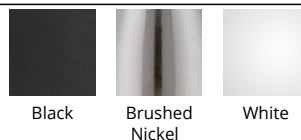

Fixture Type: _____
Catalog Number: _____
Project: _____
Location: _____

Twist-N-Lite

Flush Mount

Model & Size	Color Temp & CRI	Watt	Lumens	Finish
FM-250905	CS 2700K/3000K/3500K/4000K/5000K - 90	10W	660	BK Black BN Brushed Nickel WT White

Example: **FM-250905-CS-BK**

DESCRIPTION

Quick and convenient. Easy to use and easy to install, our new Twist-N-Lite system offers a variety of surface mounts and pendant luminaires in five color temperatures and three finishes. A single flexible mounting base accommodates our complete suite of Twist-N-Lite products. The flexible design enables you to interchange the fixtures in the field to meet your various lighting applications. This energy-efficient engineering wonder offers dimmable options for high performance and a classic, minimalistic aesthetic. Select your color temperature, Twist it in and Turn it on. Elevating multifunctional illumination to a higher standard.

FEATURES

- Mount and power any fixture in the Twist-N-Lite family by twisting it onto the canopy
- All wiring and connections are made in the junction box prior to installing the mounting base and canopy
- Shared canopy allows for easily swapping between fixtures without adjusting the mounting hardware
- 5-CCT Switchable between 2700K and 5000K
- Dual-layer acrylic for frosted and even glow
- Driver concealed within the fixture
- 5 year warranty

SPECIFICATIONS