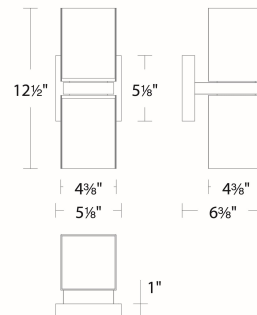

SPECIFICATIONS

Color Temp:	3000K,3500K,4000K
Input:	120-277V,50/60Hz
CRI	90
Dimming:	ELV: 100-5% , TRIAC: 100-5%
Rated Life:	50,000 Hours
Mounting:	Can be mounted on wall vertically or upside down
Standards:	ETL, cETL, IP65, Title 24 JA8 Compliant, Wet Location Listed
Construction	Aluminum body with glass diffuser

FINISHES:

Black

LINE DRAWING:

WS-W15312