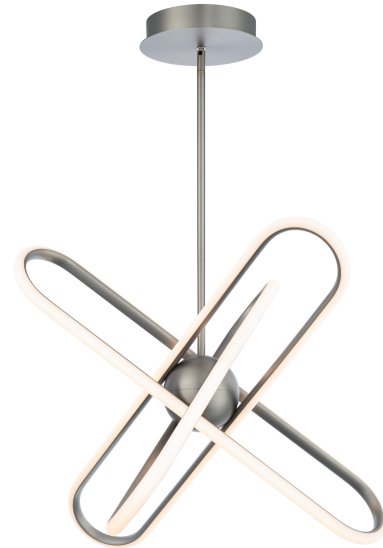

WAC LIGHTING

Valerius

Chandelier 3000K

Fixture Type: _____
 Catalog Number: _____
 Project: _____
 Location: _____

Model & Size	Color Temp	Finish	LED Watts	LED Lumens	Delivered Lumens
PD-37224 24"	3000K	BK Black BN Brushed Nickel	34W	3500	1897

Example: **PD-37224-BN**
 For custom requests please contact customs@wacighting.com

FEATURES

- Omnidirectional diffused illumination
- Three 12" and one 6" downrods included (additional downrods available)
- Spin-on round canopy with minimal hardware
- May be mounted on a sloped ceiling
- Driver concealed within the canopy
- 5 Year warranty

SPECIFICATIONS

Color Temp:	3000K
Input:	120-277V,50/60Hz
CRI	90
Dimming:	ELV: 100-10% , TRIAC: 100-10%
Rated Life:	50,000 Hours
Standards:	ETL, cETL, Title 24 JA8 Compliant, Damp Location Listed
Construction	Aluminum body, silicone diffuser

REPLACEMENT PARTS

- HDW-BA22-CE - Hardware Pack
- ROD-I06-PC127T-BK - 6" rod
- ROD-I06-PC127T-BN - 6" rod
- ROD-I12-PC127T-BK - 12" rod
- ROD-I12-PC127T-BN - 12" rod

FINISHES:

LINE DRAWING: