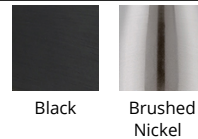

WAC LIGHTING

Valerius

Chandelier 3000K

Fixture Type: _____
Catalog Number: _____
Project: _____
Location: _____

Model & Size	Color Temp	Finish	LED Watts	LED Lumens	Delivered Lumens
PD-37224 24"	3000K	BK Black BN Brushed Nickel	34W	3500	1897

Example: **PD-37224-BN**
For custom requests please contact customs@wacighting.com

FEATURES

- Omnidirectional diffused illumination
- Three 12" and one 6" downrods included (additional downrods available)
- Spin-on round canopy with minimal hardware
- May be mounted on a sloped ceiling
- Driver concealed within the canopy
- 5 Year warranty

SPECIFICATIONS

Color Temp:	3000K
Input:	120-277V,50/60Hz
CRI	90
Dimming:	ELV: 100-10% , TRIAC: 100-10%
Rated Life:	50,000 Hours
Standards:	ETL, cETL, Title 24 JA8 Compliant, Damp Location Listed
Construction	Aluminum body, silicone diffuser

REPLACEMENT PARTS

- HDW-BA22-CE - Hardware Pack
- ROD-I06-PC127T-BK - 6" rod
- ROD-I06-PC127T-BN - 6" rod
- ROD-I12-PC127T-BK - 12" rod
- ROD-I12-PC127T-BN - 12" rod

FINISHES:

LINE DRAWING: