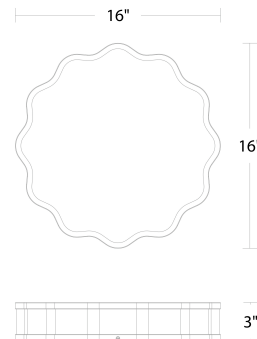

FINISHES:

LINE DRAWING: