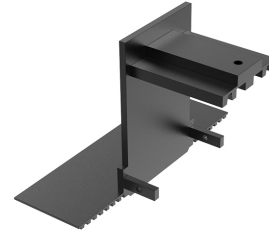

WAC LIGHTING

VENTRIX

Recessed Trimless End Cap

Model	Finish
S2CL-EC	BK Black

Example: **S2CL-EC-BK**

DESCRIPTION

The only lighting, power, and control system complete with lighting elements designed for discriminating performance. Configure VENTRIX for your retail, restaurant, commercial office, or residential lighting plan.

FEATURES

- Additional end cap
- 5 Year warranty

SPECIFICATIONS

Construction	Diecast aluminum
Finish:	Electrostatically Powder Coated: Black
Standards:	UL, cUL, IC

Fixture Type: _____
Catalog Number: _____
Project: _____
Location: _____

FINISHES:

Black