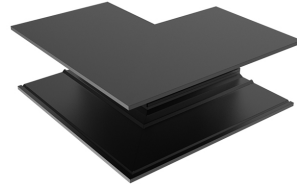

VENTRIX

Surface Outside Corner

Model	Finish
S2CS-OC	BK Black WT White

Fixture Type: _____
Catalog Number: _____
Project: _____
Location: _____

Example: **S2CS-OC-BK**

DESCRIPTION

The only lighting, power, and control system complete with lighting elements designed for discriminating performance. Configure VENTRIX for your retail, restaurant, commercial office, or residential lighting plan.

FEATURES

- Joins wall to wall sections
- I Connector(s) sold separately
- 5 Year warranty

SPECIFICATIONS

Construction	Extruded aluminum
Finish:	Electrostatically Powder Coated: White, Black
Standards:	UL, cUL