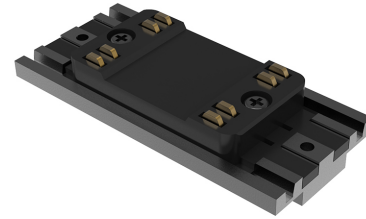

## Surface And Recessed I Connector

Model	Finish
S2CSR-I	BK Black WT White

Example: **S2CSR-I-BK**

### DESCRIPTION

The only lighting, power, and control system complete with lighting elements designed for discriminating performance. Configure VENTRIX for your retail, restaurant, commercial office, or residential lighting plan.

### FEATURES

- Joins two sections of channel with electrical continuity
- 5 Year warranty

### SPECIFICATIONS

<b>Construction</b>	Extruded aluminum
<b>Finish:</b>	Electrostatically Powder Coated: Black, White
<b>Standards:</b>	UL, cUL

Fixture Type: \_\_\_\_\_  
Catalog Number: \_\_\_\_\_  
Project: \_\_\_\_\_  
Location: \_\_\_\_\_