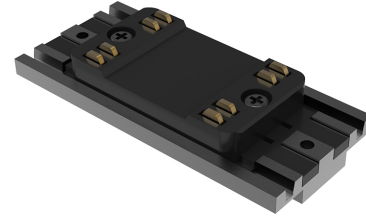

WAC LIGHTING

VENTRIX

Surface And Recessed I Connector

Model	Finish
S2CSR-I	BK Black WT White

Example: **S2CSR-I-BK**

DESCRIPTION

The only lighting, power, and control system complete with lighting elements designed for discriminating performance. Configure VENTRIX for your retail, restaurant, commercial office, or residential lighting plan.

FEATURES

- Joins two sections of channel with electrical continuity
- 5 Year warranty

SPECIFICATIONS

Construction	Extruded aluminum
Finish:	Electrostatically Powder Coated: Black, White
Standards:	UL, cUL