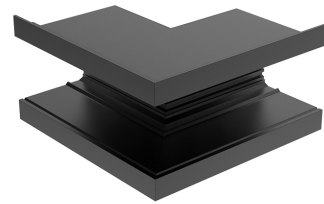

WAC LIGHTING

VENTRIX

Recessed Trim Outside Corner

Model	Finish
S2CT-OC	BK Black WT White

Example: **S2CT-OC-BK**

DESCRIPTION

The only lighting, power, and control system complete with lighting elements designed for discriminating performance. Configure VENTRIX for your retail, restaurant, commercial office, or residential lighting plan.

FEATURES

- Joins wall to wall sections
- I Connector(s) sold separately
- 5 Year warranty

SPECIFICATIONS

Construction	Extruded aluminum
Finish:	Electrostatically Powder Coated: Black, White
Standards:	UL, cUL, IC

FINISHES:

Black

White