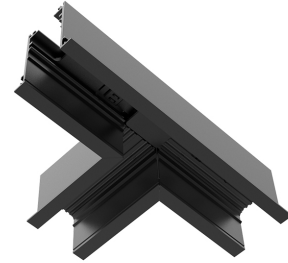

Fixture Type: _____
 Catalog Number: _____
 Project: _____
 Location: _____

VENTRIX

Recessed Trim T Connector

Model	Finish
S2CT-T	BK Black WT White

Example: **S2CT-T-BK**

DESCRIPTION

The only lighting, power, and control system complete with lighting elements designed for discriminating performance. Configure VENTRIX for your retail, restaurant, commercial office, or residential lighting plan.

FEATURES

- Use to join three sections
- I Connector(s) sold separately
- Contains a switch to maintain pattern polarity.
- 5 Year warranty

SPECIFICATIONS

Construction	Extruded aluminum
Finish:	Electrostatically Powder Coated: White, Black
Standards:	UL, cUL, IC