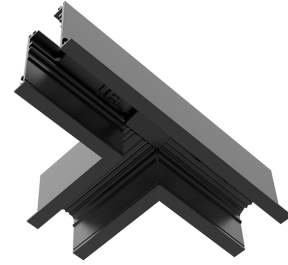

WAC LIGHTING

VENTRIX

Recessed Trim T Connector

Model	Finish
S2CT-T	BK Black WT White

Example: **S2CT-T-BK**

DESCRIPTION

The only lighting, power, and control system complete with lighting elements designed for discriminating performance. Configure VENTRIX for your retail, restaurant, commercial office, or residential lighting plan.

FEATURES

- Use to join three sections
- 1 Connector(s) sold separately
- Contains a switch to maintain pattern polarity.
- 5 Year warranty

SPECIFICATIONS

Construction	Extruded aluminum
Finish:	Electrostatically Powder Coated: White, Black
Standards:	UL, cUL, IC

Fixture Type: _____
Catalog Number: _____
Project: _____
Location: _____