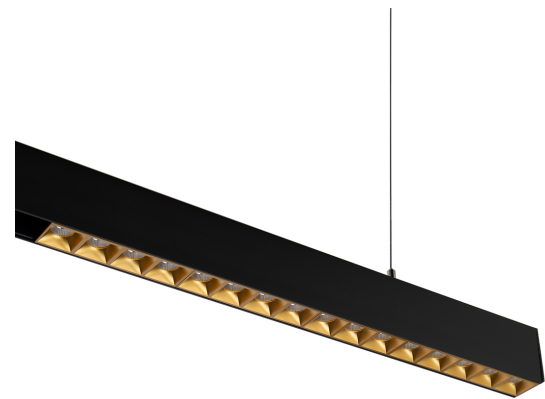

Example: **S2MD06-1-F927BK**

DESCRIPTION

Multi Stealth Downlights feature a quiet aperture for a nearly glare free environment. With multiple lumen packages, beam and finish options, these downlights complement other elements in your VENTRIX array. Three output selections provide up to 1120 lumens per foot.

FEATURES

- Three power levels for precision output
- Low glare multi-cell trim with 40° cutoff angle
- Interchangeable trim available in 5 finishes
- May be installed side by side for seamless appearance
- To enable access to VENTRIX element releasing tabs, maintain at least 3" of free channel space
- Driver concealed within the fixture
- 5 year warranty

SPECIFICATIONS

Construction	Extruded aluminum with injection molded low glare trim
Power:	3.5W, 5W, 5.5W, 6W, 8W, 10W, 10.5W, 15.5W, 21.5W
Input:	48 VDC
Dimming:	ELV: 100-0.1% , 0-10V: 100-0.1% , TRIAC: 100-0.1%
Light Source:	Integrated LED, 3 Step Mac Adam Ellipse
Rated Life:	50,000 Hours