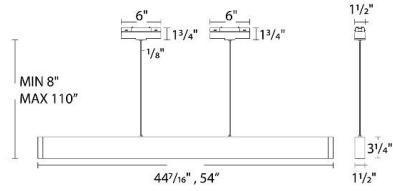

SPECIFICATIONS

Construction	Aluminum hardware with polycarbonate diffuser
Power:	18W, 25W
Input:	48 VDC
Dimming:	ELV: 100-0.1% , 0-10V: 100-0.1% , TRIAC: 100-0.1%
Light Source:	Integrated LED, 3 Step Mac Adam Ellipse
Lens:	Polycarbonate Diffuser
Rated Life:	50,000 Hours
Mounting:	Installs magnetically and mechanically into VENTRIX system
Finish:	Electrostatically Powder Coated: Black, Anodized Brushed Aluminum
Operating Temp:	-4°F to 104°F (-20°C to 40°C)
Standards:	UL, cUL, Dry Location Listed, Title 24 JA8 Compliant

FINISHES:

VENTRIX

Volo Pendants

Fixture Type: _____
Catalog Number: _____
Project: _____
Location: _____

LINE DRAWING:

SZPD05-1, SZPD05-2

VENTRIX

Volo Pendants