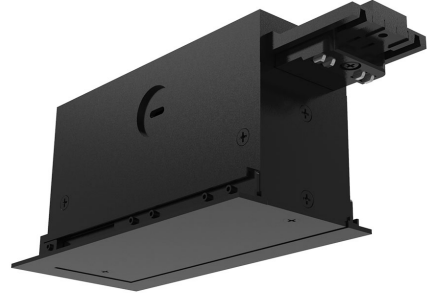

Fixture Type: _____
 Catalog Number: _____
 Project: _____
 Location: _____

VENTRIX

Recessed Trim Feed End Junction Box

Model	Finish
S2CT-FEB	BK Black WT White

Example: **S2CT-FEB-BK**

DESCRIPTION

The only lighting, power, and control system complete with lighting elements designed for discriminating performance. Configure VENTRIX for your retail, restaurant, commercial office, or residential lighting plan.

FEATURES

- Feed end junction box
- Side knockouts accommodate feed on up to 1" ceiling thickness
- 5 year warranty

SPECIFICATIONS

Construction	Extruded aluminum
Mounting:	Can be mounted on ceiling or wall vertically or horizontally
Finish:	Electrostatically Powder Coated: White, Black
Standards:	UL, cUL, Dry Location Listed