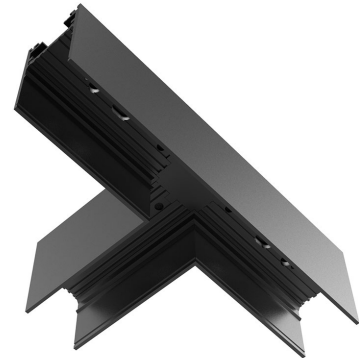

VENTRIX

Suspended Surface T Connector

Model	Finish
S2CPS-T	BK Black WT White

Example: **S2CPS-T-BK**

DESCRIPTION

The only lighting, power, and control system complete with lighting elements designed for discriminating performance. Configure VENTRIX for your retail, restaurant, commercial office, or residential lighting plan.

FEATURES

- Joins three channel sections
- I Connector(s) sold separately
- If feed is desired on closed pattern, feed from channel joint using I Connector with Feed
- Contains a switch to maintain pattern polarity.
- 5 year warranty

SPECIFICATIONS

Construction	Extruded aluminum with solid copper alloy bus bars
Mounting:	Can be mounted on ceiling or wall vertically or horizontally
Finish:	Electrostatically Powder Coated: White, Black
Standards:	UL, cUL, Dry Location Listed

Fixture Type: _____
Catalog Number: _____
Project: _____
Location: _____