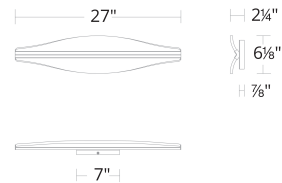

Fixture Type: _____
 Catalog Number: _____
 Project: _____
 Location: _____

Vera

Bathroom Vanity & Sconce

Model & Size	Color Temp	Finish	LED Watts	LED Lumens	Delivered Lumens
WS-95227 27"	2700K/3000K/3500K	BK Black	28W	2120	1896

FINISHES:

Black

LINE DRAWING:

WS-95227