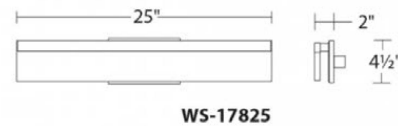

WAC LIGHTING

Verge

Bathroom Sconce 3500K

Fixture Type: _____
Catalog Number: _____
Project: _____
Location: _____

Model & Size	Color Temp	Finish	LED Watts	LED Lumens	Delivered Lumens
WS-17825 25"	3500K	AL Brushed Aluminum WT White	20W	1180	1047

Example: **WS-17825-WT**

For custom requests please contact customs@wacighting.com

DESCRIPTION

A vertical version of our handsome Level sconce, Verge features an ultra-thin frosted diffuser that helps to spread light evenly without any glare or hot spots.

FEATURES

- Half-inch frosted acrylic linear blade
- Edge-lit LED modules give an ambient effect
- Driver installed within the Junction Box, driver dimension: 2.8" x 1.3" x 1.2"
- 5 year warranty

SPECIFICATIONS

Color Temp:	3500K
Input:	120-277V,50/60Hz
CRI	90
Dimming:	ELV: 100-10%
Rated Life:	54,000 Hours
Mounting:	Can be mounted on wall in all orientations
Standards:	ETL, cETL, ADA, Damp Location Listed
Construction	Aluminum hardware with thin frosted acrylic diffuser

FINISHES:

LINE DRAWING: