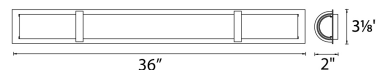

LINE DRAWING: