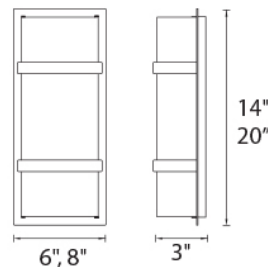

REPLACEMENT PARTS

RPL-GLA-6614 - Glass for WS-6614

FINISHES:

LINE DRAWING:

WAC LIGHTING

Vie

Bathroom Sconce 2700K

Fixture Type: _____
Catalog Number: _____
Project: _____
Location: _____