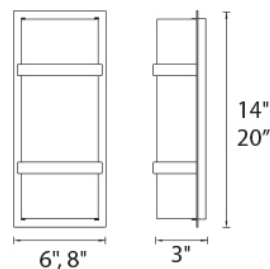

LINE DRAWING: