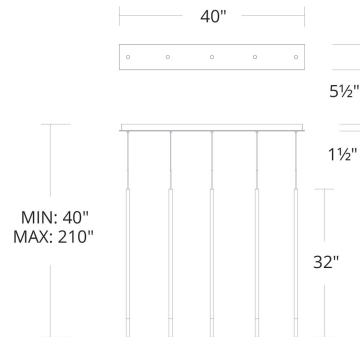

LINE DRAWING: