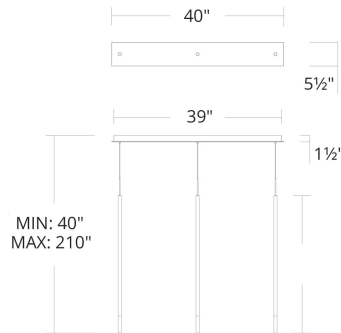

LINE DRAWING: