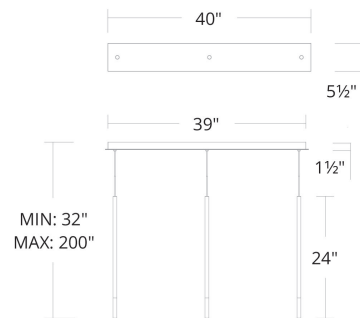

LINE DRAWING: