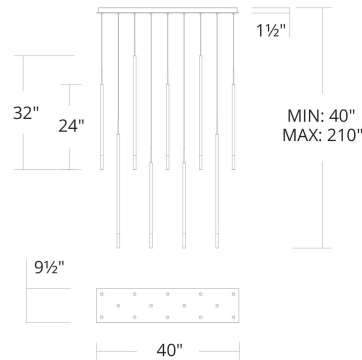

LINE DRAWING: