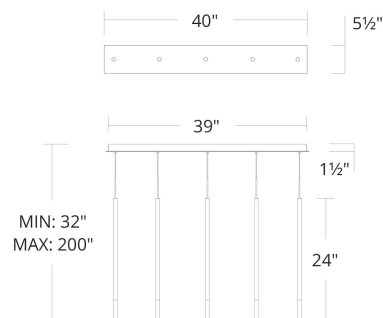

LINE DRAWING: