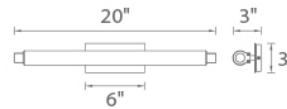

Fixture Type: _____
Catalog Number: _____
Project: _____
Location: _____

Vista

Bathroom Sconce 3000K

Model & Size	Color Temp	Finish	LED Watts	LED Lumens	Delivered Lumens
WS-40720 20"	3000K	AL Brushed Aluminum CH Chrome	15W	1385	1216

Example: **WS-40720-CH**
For custom requests please contact customs@wacighting.com

DESCRIPTION

A brilliant outlook. Versatile 1 inch luminaire with narrow spears of light.

FEATURES

- Adjustable backplate
- Co-extruded clear and white acrylic provides substance, luminosity and optical efficacy
- Spot free linear illumination
- Conversion plate for 4" junction box included
- Trimless spackle cover available for 4" square junction box recessed in drywall thicknesses of 1/2", 5/8", 1", and 1-1/4"; accessory not included and can be ordered separately (model# CP-TL-WT)
- Driver installed within the Junction Box, driver dimension: 2.8" x 1.3" x 1.2"
- 5 Year warranty

SPECIFICATIONS

Color Temp:	3000K
Input:	120-277V,50/60Hz
CRI	90
Dimming:	ELV: 100-10%
Rated Life:	54,000 Hours
Mounting:	Can be mounted on wall in all orientations
Standards:	ETL, cETL, ADA, Damp Location Listed
Construction	Aluminum hardware with acrylic diffuser

FINISHES:

LINE DRAWING: