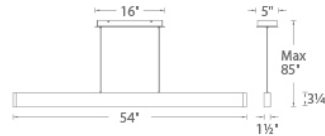

WAC LIGHTING

Volo

Pendant 3000K

Fixture Type: _____
Catalog Number: _____
Project: _____
Location: _____

Model & Size	Color Temp	Finish	LED Watts	LED Lumens	Delivered Lumens
PD-22754 54"	3000K	AL Brushed Aluminum BK Brushed Black	30W	3387	2540

Example: **PD-22754-BK**
For custom requests please contact customs@wacighting.com

DESCRIPTION

Wishful lighting. Ultra thin pendant for the discerning minimalist.

FEATURES

- Ultra thin pendant for the discerning minimalist
- Frosted diffuser provides even illumination
- Cable suspension carrying low voltage may be field shortened
- TRIAC dimming not available for PD-22775
- Driver concealed within the canopy
- 5 Year warranty

SPECIFICATIONS

Color Temp:	3000K
Input:	120-277V,50/60Hz
CRI	90
Dimming:	ELV: 100-10% , 0-10V: 100-5% , TRIAC: 100-10%
Rated Life:	54,000 Hours
Standards:	ETL, cETL, Title 24 JA8 Compliant, Damp Location Listed
Construction	Aluminum hardware with polycarbonate diffuser

FINISHES:

LINE DRAWING: