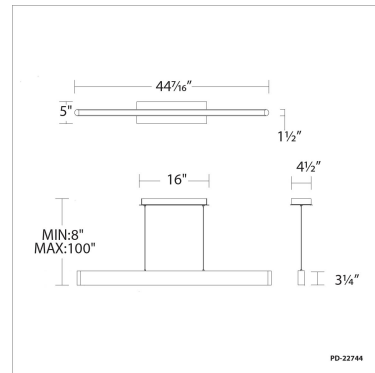

FINISHES:

LINE DRAWING:

WAC LIGHTING

Volo

Pendant 3000K

Fixture Type: _____
Catalog Number: _____
Project: _____
Location: _____

Model & Size	Color Temp	Finish	LED Watts	LED Lumens	Delivered Lumens
PD-22754 54"	3000K	AL Brushed Aluminum BK Brushed Black	30W	3387	2540