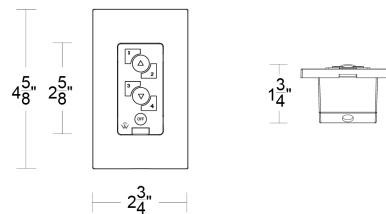

LINE DRAWING