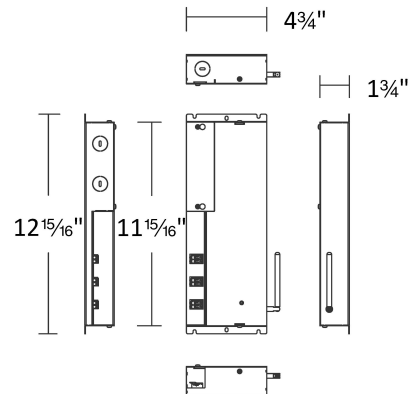

LINE DRAWING