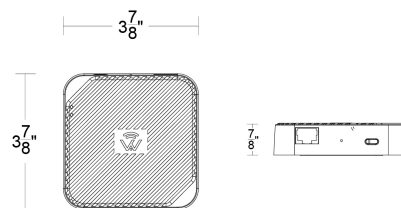

LINE DRAWING