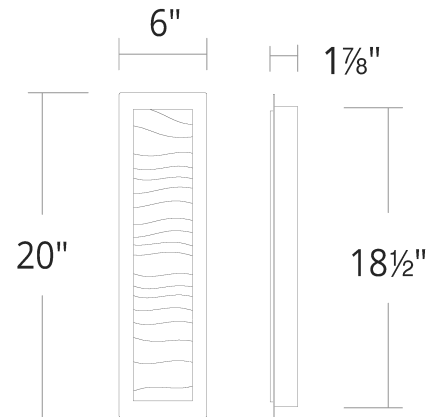

WAC LIGHTING

Wavelet

Outdoor Wall Sconce 4CCT

Fixture Type: _____
Catalog Number: _____
Project: _____
Location: _____

Model & Size	Color Temp	Finish	LED Watts	LED Lumens	Delivered Lumens
WS-W38520 20"	2700K 3000K 3500K 4000K	BK Black	14W	800	515

SPECIFICATIONS

Color Temp:	2700K,3000K,3500K,4000K
Input:	120-277V,50/60Hz
CRI	90
Dimming:	ELV: 100-10% , TRIAC: 100-10%
Rated Life:	50,000 Hours
Standards:	ETL, cETL, IP65, ADA, Wet Location Listed
Construction	Aluminum hardware

FINISHES:

Black

LINE DRAWING:

WS-W38520