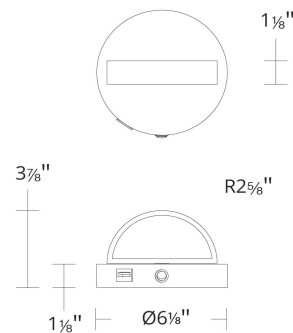

FEATURES

- On/off toggle switch on the bottom of the canopy
- USB-C port on the bottom of the canopy for charging
- Light source offers 360 degree rotation
- Top and bottom illumination
- Driver concealed within the canopy

SPECIFICATIONS

Color Temp:	3000K
Input:	120 VAC, 50/60Hz
CRI	90
Dimming:	ELV: 100-10% , TRIAC: 100-5%
Rated Life:	50,000 Hours
Mounting:	Can be mounted on wall in all orientations
Standards:	ETL, cETL, Title 24 JA8 Compliant, ADA, Damp Location Listed
Construction	Aluminum body, etched acrylic diffuser

FINISHES:

Black

White

LINE DRAWING:

BL-47406