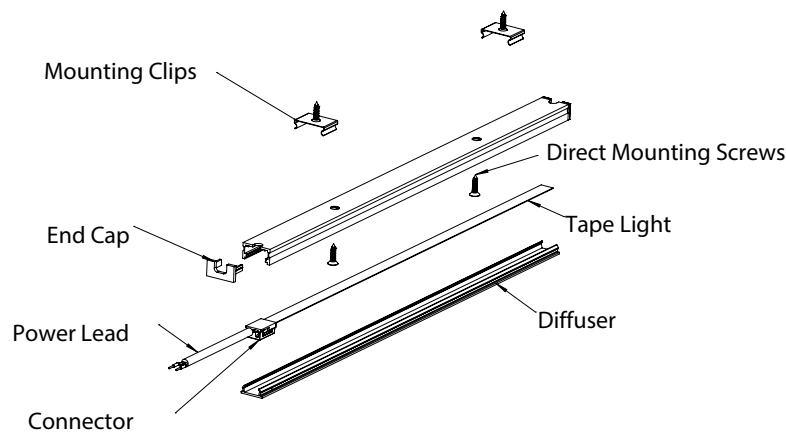

waclighting.com
Phone (800) 526.2588
Fax (800) 526.2585

Headquarters/Eastern Factory
44 Harbor Park Drive
Port Washington, NY 11050

Central Factory
1600 Distribution Ct
Lithia Springs, GA 30122

Western Factory
1750 Archibald Avenue
Ontario, CA 91760