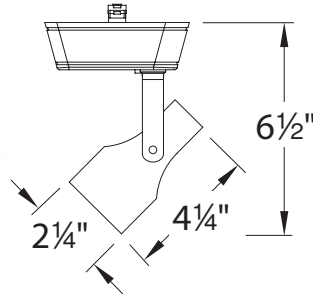

Model: 007

120V Track MR16 Luminaire

WAC LIGHTING

Responsible Lighting®

Fixture Type:

Catalog Number:

Project: _____

Location: _____

PRODUCT DESCRIPTION

Low Voltage luminaire with die-cast aluminum construction and swivel yoke for precise aiming.

FEATURES

- Available with LED lamp option
- Swivel yoke for easy aiming
- 350° horizontal rotation and 90° vertical tilt
- Available Framing Projector accessory (order separately)
- Clear lens included (Halogen version)
- 5 year fixture warranty/3 year LED lamp warranty

SPECIFICATIONS

Construction: Die-cast aluminum track head with polycarbonate transformer case and track adapter. Bi-pin ceramic socket for MR16 lamp.

Finish: Powder coated Black (BK), White (WT), and Electroplated Brushed Nickel (BN).

Transformer: 12V ; 1W minimum load.

Lamp: 007 model uses 12V MR16, 50W max lamp (not included).
007L model uses 12V MR16, 75W max (not included).
007LED model uses a 12V, 9W MR16 LED lamp (included).
490 lumens, 3000K CCT, 50,000 hour rated life, CRI: 90.

Dimming: With electronic low voltage (ELV) dimmer, LED lamp dims to 15%; Halogen lamp dims to 1%.

Standards: UL & CUL Listed.

ORDER NUMBER

System	Model #	Power	Lamp	Finish
LHT L Track	007LED	9W	LED	BK Black
HHT H Track	007	50W	Halogen	BN Brushed Nickel
JHT J/J2 Track	007L	75W	Halogen	WT White

- -

Example: LHT-007LED-WT