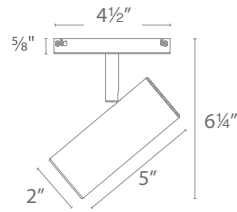

SILO X10 – model: 2010

Monopoint Luminaire

Fixture Type:

Catalog Number:

Project:

Location:

PRODUCT DESCRIPTION

Silo offers superior light output in a small, sleek design. Engineered synthesis of driver, single point source LED, optical and thermal management in a slender diecast housing. Ideal for residential, retail and lower mounting height commercial applications.

FEATURES

- 35° narrow flood optic installed. 25° spot optic included
- Ceiling and wall mountable
- Integral driver and high output COB LED
- Outperforms halogen 65W MR16
- Accommodates one lens accessory or one glare control accessory
- 350° horizontal and 90° vertical aiming
- 50,000 hour rated life
- 5 year WAC Lighting product warranty

SPECIFICATIONS

Construction:	Die-cast aluminum with removable front cap for easy change of lenses or accessories
Input:	120 - 277VAC 50/60Hz
Power:	10W
Light Source:	High output COB LED
Dimming:	100%-5% electronic low voltage (ELV) dimmer
Finish:	Powder coated Black and White, Anodized Brushed Nickel
Standards:	UL & cUL Damp Location listed.

ORDER NUMBER

System	Model	CRI	Color Temp	Beam	Lumens	CBCP	Finish
MO Monopoint	2010	90	930 3000K	25°	790	2575	BK Black BN Brushed Nickel WT White
				35°	790	1545	

MO-2010-930-

Example: MO-2010-930-BK

Accommodates one lens accessory or one glare control accessory

LENS ACCESSORIES

LENS-11-AMB	Amber
LENS-11-BLU	Blue
LENS-11-GRN	Green
LENS-11-RED	Red
LENS-11-FR	Frosted
LENS-11-SPR	Spread
LENS-11-BEL	Beam Elongating

GLARE CONTROL ACCESSORIES

Cross Louver	LENS-11P-CRL	BN BK WT
Snoot	LENS-11-SNOOT	

EXTENSIONS

Custom order as a complete unit. Ceiling mount only.

X6 6" X12 12" X18 18" X24 24" X36 36" X48 48"	MO2010930	BN BK WT	
Example: X12-MO2010930WT			

wacighting.com

Phone (800) 526.2588

Fax (800) 526.2585

Headquarters, East Manufacturing Facility

44 Harbor Park Drive

Port Washington, NY 11050

South East Manufacturing Facility

1600 Distribution Ct

Lithia Springs, GA 30122

Central Manufacturing Facility

1700 South J Elmer Freeway, Ste 100

Cedar Hill, TX 75104

West Manufacturing Facility

1750 S Archibald Ave

Ontario, CA 91761