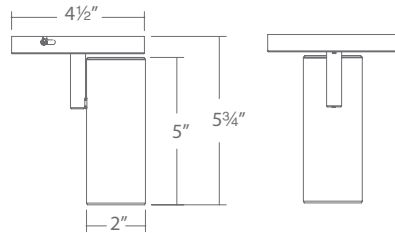

SILO X10 – model: 2010

Monopoint Luminaire

Fixture Type:

Catalog Number:

Project:

Location:

PRODUCT DESCRIPTION

Silo offers superior light output in a small, sleek design. Engineered synthesis of driver, single point source LED, optical and thermal management in a slender diecast housing. Ideal for residential, retail and lower mounting height commercial applications.

SPECIFICATIONS

Construction:	Die-cast aluminum with removable front cap for easy change of lenses or accessories
Input:	120 - 277VAC 50/60Hz
Power:	10W
Light Source:	High output COB LED
Dimming:	100%-5% electronic low voltage (ELV) dimmer
Finish:	Powder coated Black and White, Anodized Brushed Nickel
Standards:	UL & cUL Damp Location listed.